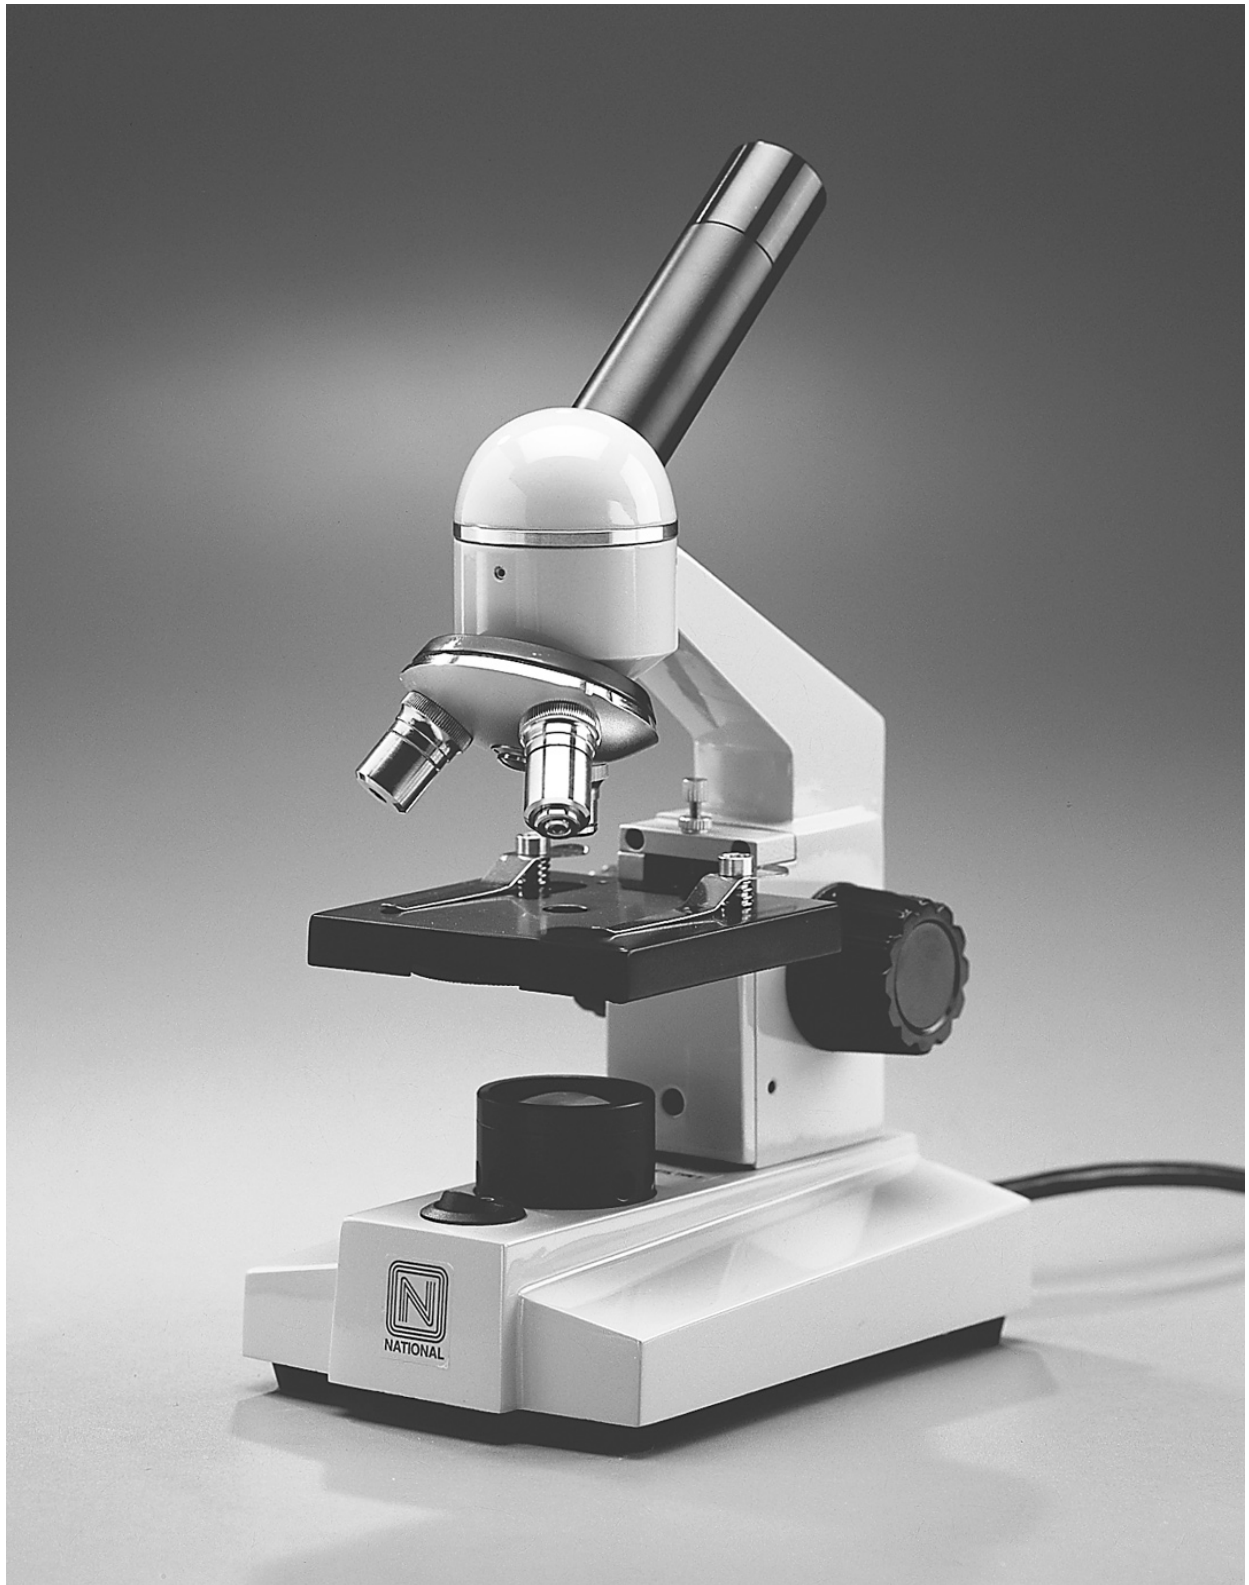

NATIONAL MODEL 104-CLED