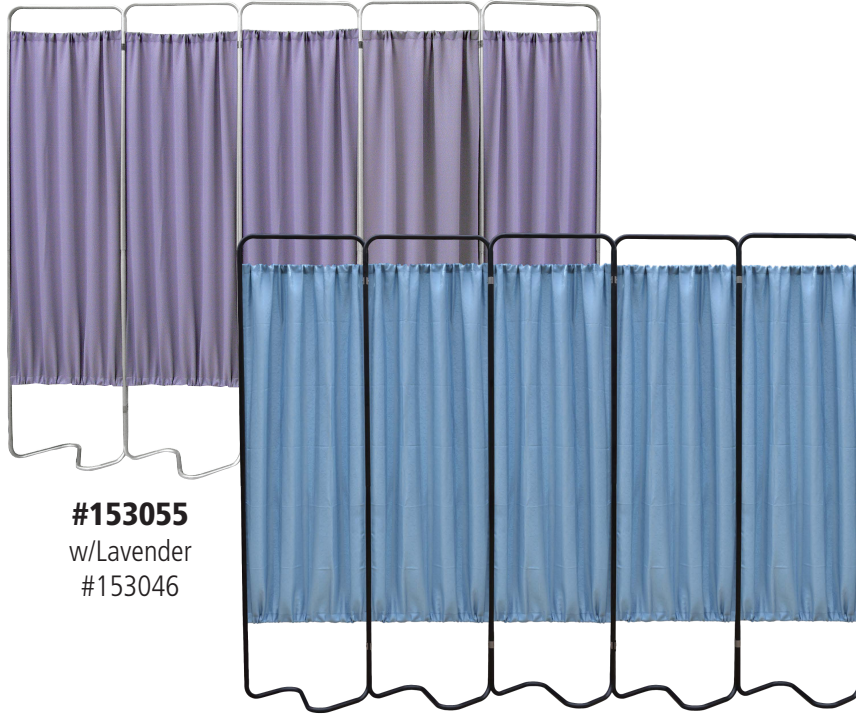

Improve business efficiency • Improve employee workplace safety • Improve patient care & management

#153055
w/Lavender
#153046

#153055B w/Norway #153035

Beamic™ Screen Frame
#153055 - #153055B

The 5 sections of the screen are attached to each other by a riveted hinge which allows the frame to smoothly fold and unfold as needed. The S-shaped base of each screen section on the frame also increases stability for use in busy environments. Privacy screen panels, either in economical vinyl or attractive designer fabrics are needed to complete the screen. One panel is required for each section and is secured by top and bottom snap in rods. Panels are discounted when purchased with the screen.

Features:

- Available in 2, 3, 4 or 5 section models
- Five sections measures 68”H x 91”W
- Requires one vinyl or fabric panel per section
- Anodized aluminum construction provides a light weight and durable solution eliminating the possibility of paint chipping and rust
- 5 year warranty on Frames
- 90 Days on Screen Panels

White
#153010

Green
#153015

Screen Frames and Panels are Sold separately

Apricot
#153020

Oatmeal
#153028

Marine
#153029

Norway
#153035

Sage
#153048