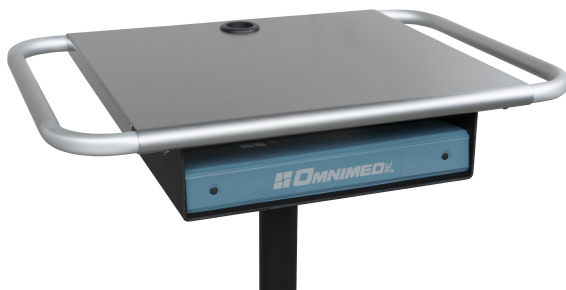

Storage Compartment
4" H x 12" W x 12" D
#350005EXT