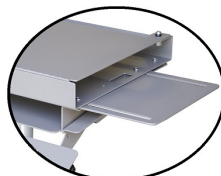

### **Security Laptop Stand - #350306**

The Omnimed Security Laptop Stand is constructed of heavy gauge steel that is powder coated for a durable attractive finish. The laptop is secured to the work surface with a cover that has two-lock security and an adjustable keyboard tray underneath. The security top is mounted on a heavy gauge plated steel pole in a 5 leg base with 3 inch casters. The stand can be used sitting or standing. Vertical movement is controlled by operating the hand levers on both sides of the security top to adjust the height from 31 to 41 inches. A gas spring lift mechanism within the unit provides the smooth vertical lift. Stands measure 31-41 inches high by 21½ inches wide and 14 ½ inches deep. Its base has a diameter of 25 inches. These units include a 5 year warranty.

- Accommodates laptops up to 15½" Wide
- Optional Scanner Holder
- Durable powder coated steel construction
- Two lock security for laptop
- Sturdy 5 leg base on 3 inch casters
- Measures 31" to 41"H by 18" W by 12"D
- 5 Year Warranty

**Scanner Holder**  
**#350306S**

**Wire Basket**  
6½H x 4¼W x 4¼D  
**#350005**

**Transport Basket**  
10H x 13W x 4D  
**#350002**

**Ambi Mouse Tray**  
**#350306MT**