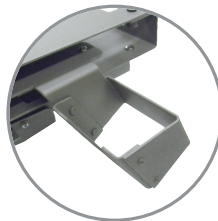

### **Security Laptop Stand - #350306**

The Omnimed Security Laptop Stand is constructed of heavy gauge steel that is powder coated for a durable attractive finish. The laptop is secured to the work surface with a cover that has two-lock security and an adjustable keyboard tray underneath. The security top is mounted on a heavy gauge plated steel pole in a 5 leg base with 3 inch casters. The stand can be used sitting or standing. Vertical movement is controlled by operating the hand levers on both sides of the security top to adjust the height from 31 to 41 inches. A gas spring lift mechanism within the unit provides the smooth vertical lift. Stands measure 31-41 inches high by 21½ inches wide and 14 ½ inches deep. Its base has a diameter of 25 inches. These units include a 5 year warranty.

- Accommodates laptops up to 15½" Wide
- Optional Scanner Holder
- Durable powder coated steel construction
- Two lock security for laptop
- Sturdy 5 leg base on 3 inch casters
- Measures 31" to 41"H by 18" W by 12"D
- 5 Year Warranty